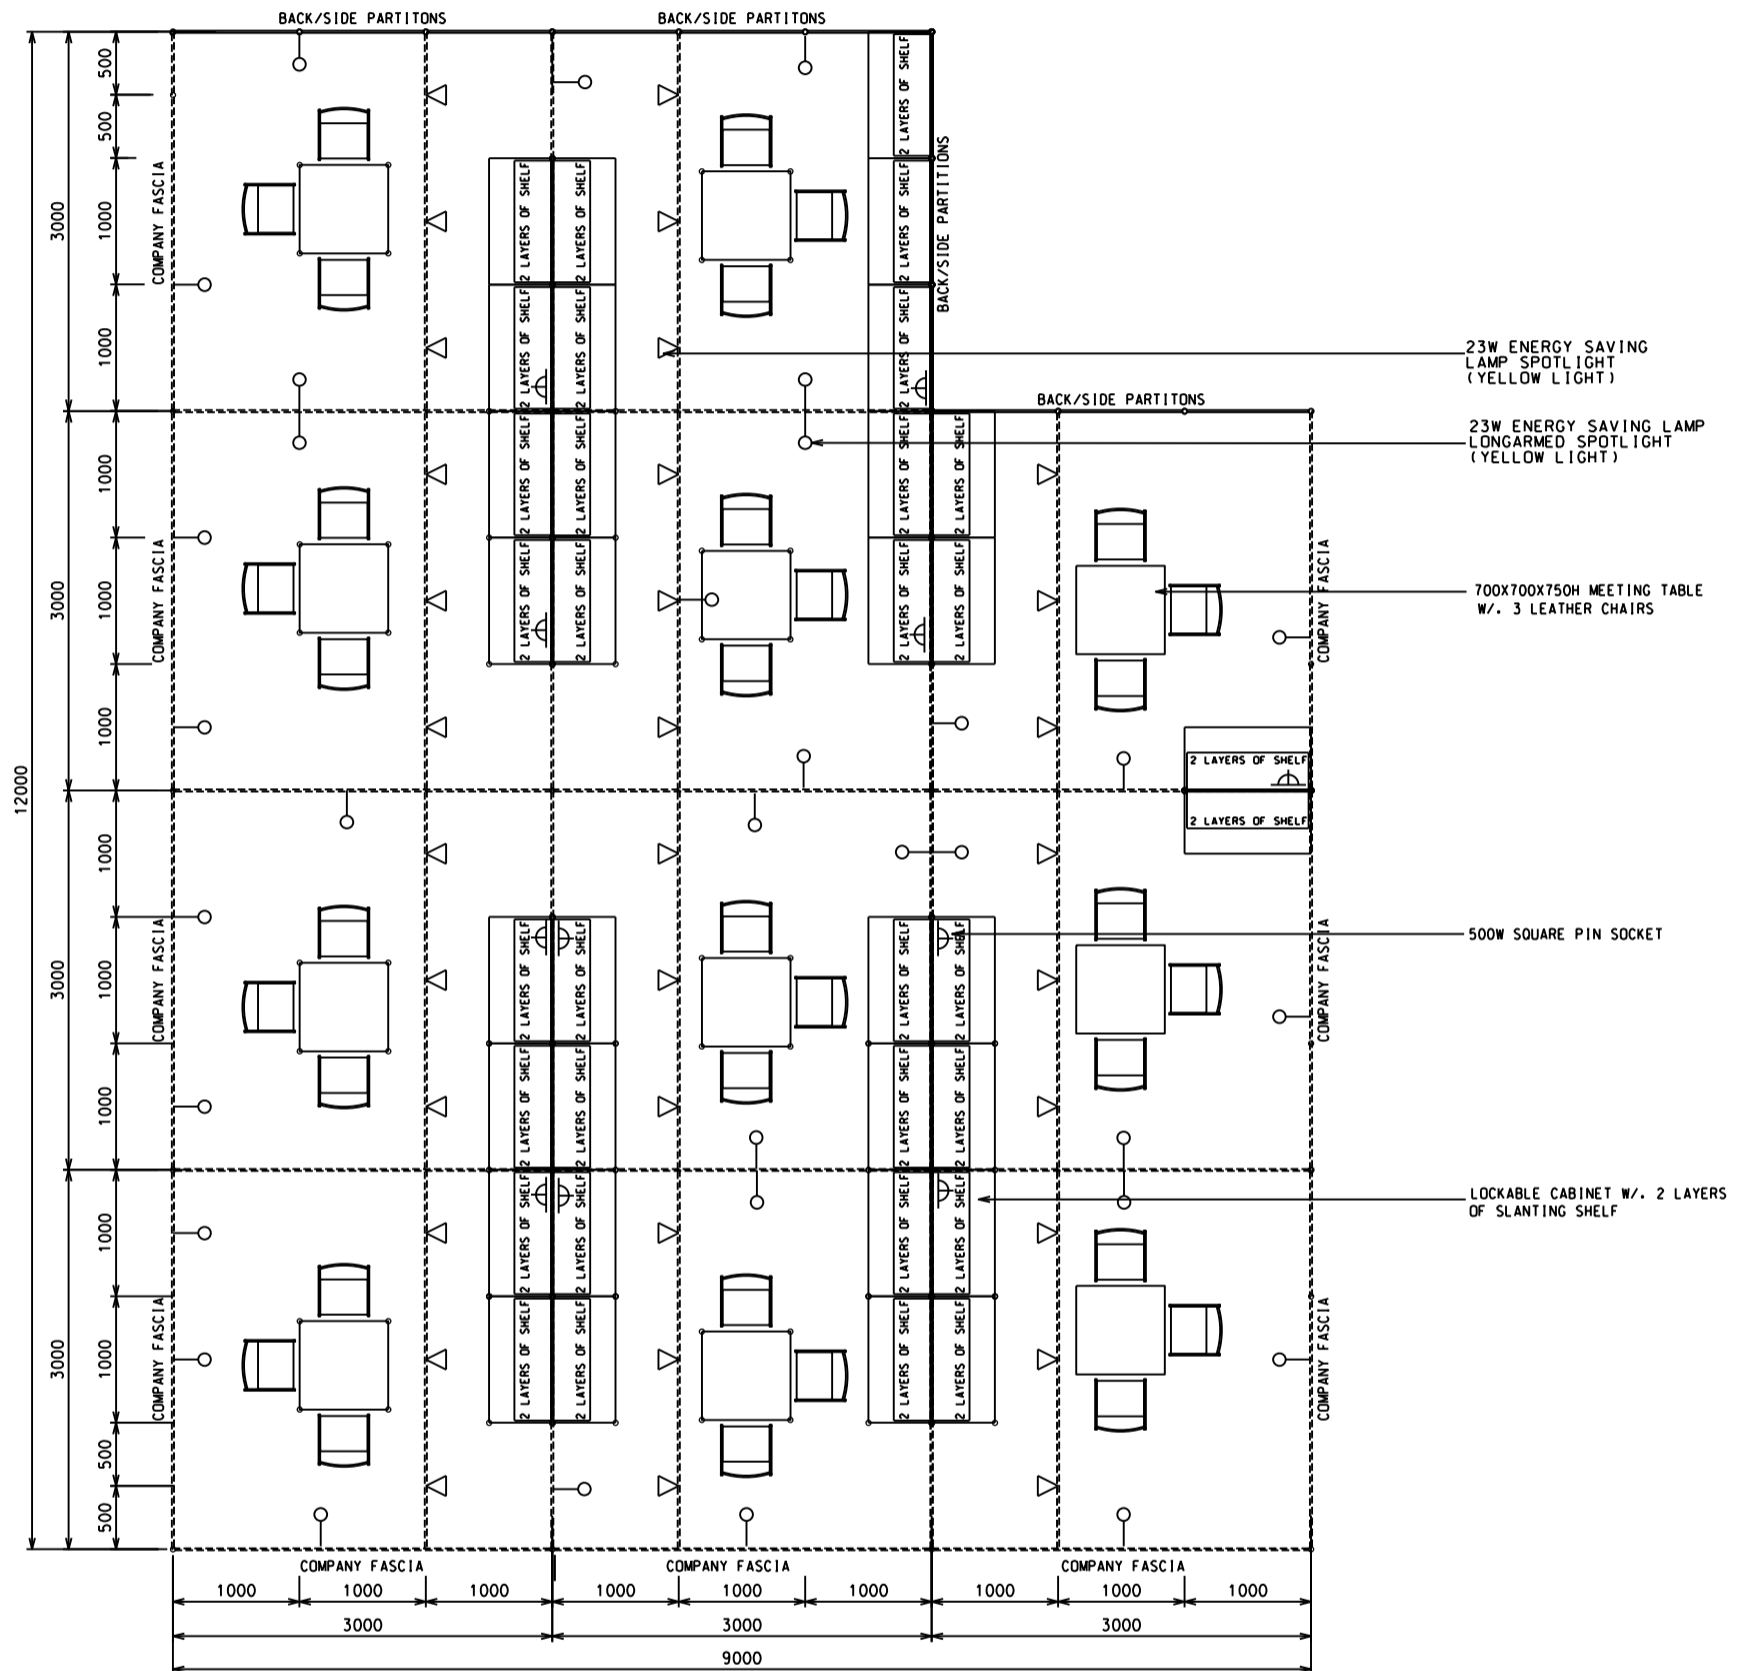

### 99 Sq.m. Odd Size Standard Booth (A)

99平方米標準攤位 (A)

BOOTH SPECIFICATIONS		QTY.
	1000W x 500D x 750H CABINET	33
	1000W x 300D SLOPE WOODEN DISPLAY SHELF	4
	2000W x 300D SLOPE WOODEN DISPLAY SHELF	28
	3000W x 300D SLOPE WOODEN DISPLAY SHELF	2
	23W ENERGY SAVING LAMP SPOTLIGHT (YELLOW LIGHT)	33
	23W ENERGY SAVING LAMP LONGARMED SPOTLIGHT (YELLOW LIGHT)	33
	700W x 700D x 750H MEETING TABLE	11
	BLACK LEATHER CHAIR	33
	CEILING BEAM	33M
	500W SOCKET	11
	RUBBISH BIN & CARPET (99sqm.)	